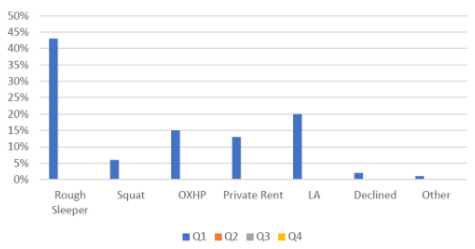

Gatehouse Housing Comparisons 2017/18