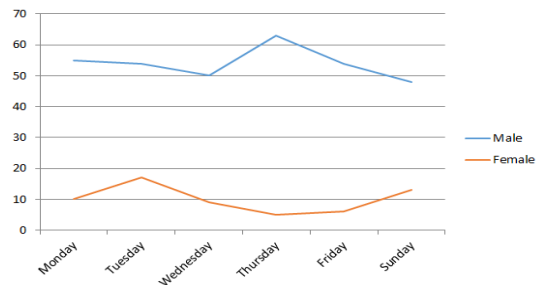

Supplies needed!

We REALLY NEED coffee, tea, hot chocolate and sugar. If you can help, please get in touch!

Weekly visits (12-18 June)