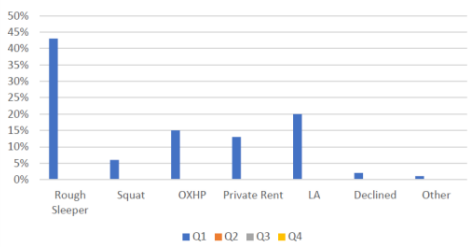

Gatehouse Housing Comparisons 2017/18